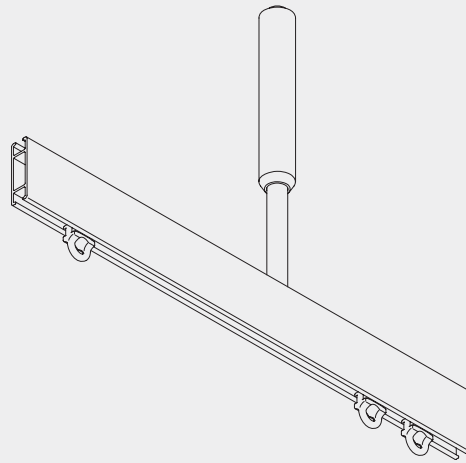

## Shower Rail System

### Product Information

- For use as a shower rail only, not suitable for room divider/cubicle.
- Attractive reversible rail with varied fixing possibilities.
- For medium weight curtains.
- Wide application for showers.
- Available as a shower rail in kits.
- Satin silver anodised finish only.
- 6m lengths only.