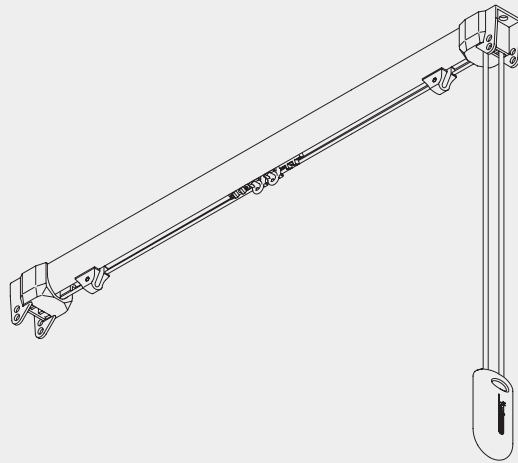

# Cord Operated Curtain Track System

## Silent Gliss® 3840

### Product Information

- Purpose designed for ceiling fixing - neat, attractive track.
- Ideal for domestic or contract work.
- Also can be used as a room divider - same appearance from both sides.
- Super-efficient with roller gliders (system 3840R).
- For medium weight curtains.
- Standard length 6m. Can be joined.
- Standard colours: silver, white, gold, bronze, black.
- Can also be wall mounted.
- Standard cord drop 150cm, right-hand pull.
- Compatible with Wave Standard and Wave XL curtain heading systems.
- Can be bent.