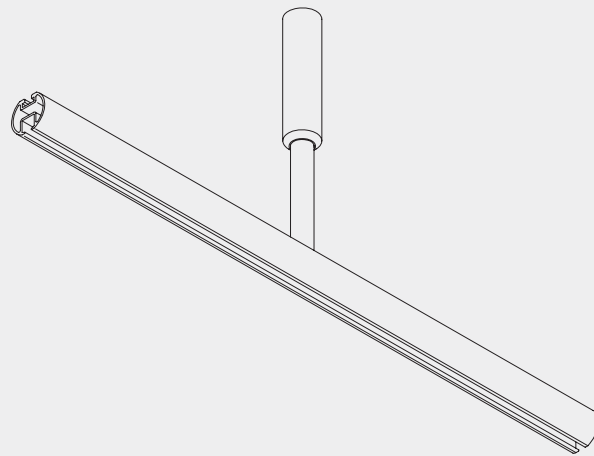

Room Divider/Cubicle/Shower Rail System

Silent Gliss® 6103

Product Information

- Attractive contemporary rounded profile shape whilst system enjoys all the flexibility and strength of the proven 6100 system.
- Available as standard in silver and white. Gold and chrome available for shower rails only.
- Special custom colouring facility for this profile and components enables specifiers to select a RAL colour to complement or contrast with decor.
- Clean, unbroken line in hospital wards.
- The top channel maximises connection positions and suspension variations. The dust-cover strip reduces the risk of cross-infection.
- Standard length silver and white 6m, 7m and 7.5m (silver only), gold and chrome 4m.
- Medium to heavy curtains.
- Conforms to HTM66